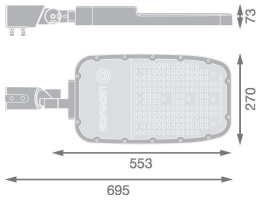

Specifications Ledvance LED Streetlight Area Extra Large RV35St Aluminium Grey 150W 20250lm 155X69D - 740 Cool White | IP66 - Asymmetrical

[View Product](#)

General Information

SKU	251127
EAN	4099854080012
Brand	Ledvance
Manufacturer Name	STREETLIGHT AREA EXTRA LARGE RV35ST 150W 740 RV35ST GY
Any Lamp all-in warranty	5 Years
Average Lifetime (h)	100000

Technical Information

Technology	LED Integrated
Wattage	150
Voltage (V)	100 - 240
Dimmable	Not Dimmable
Colour Code	740 Cool White
Colour temperature (Kelvin)	4000 Cool White
Colour Rendering (Ra)	70-79
Colour of Light	White
Light colour options	Single Color
Luminous Flux (Lumen)	20250
Luminous Efficacy (lm/W)	135
Beam Angle (degree)	155x69

Power factor >0.90

Product Type Category LED Streetlight

Fixture Information

Mounting Method Post top

Fixture Connection Other

Optical Cover PC (Polycarbonate)

Light Distribution Asymmetrical

IP-rating IP66

Dimensions

Length (mm) 553

Width (mm) 270

Height (mm) 73

Sensor Information

Why Any-lamp?

Type of sensor No Sensor

Order from the **largest lighting specialist** in Europe